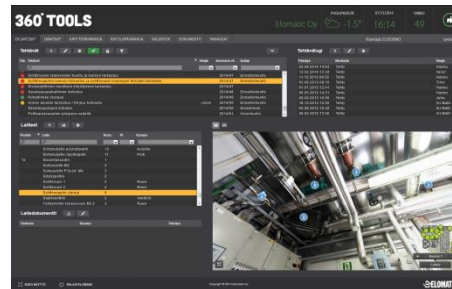

Information Management