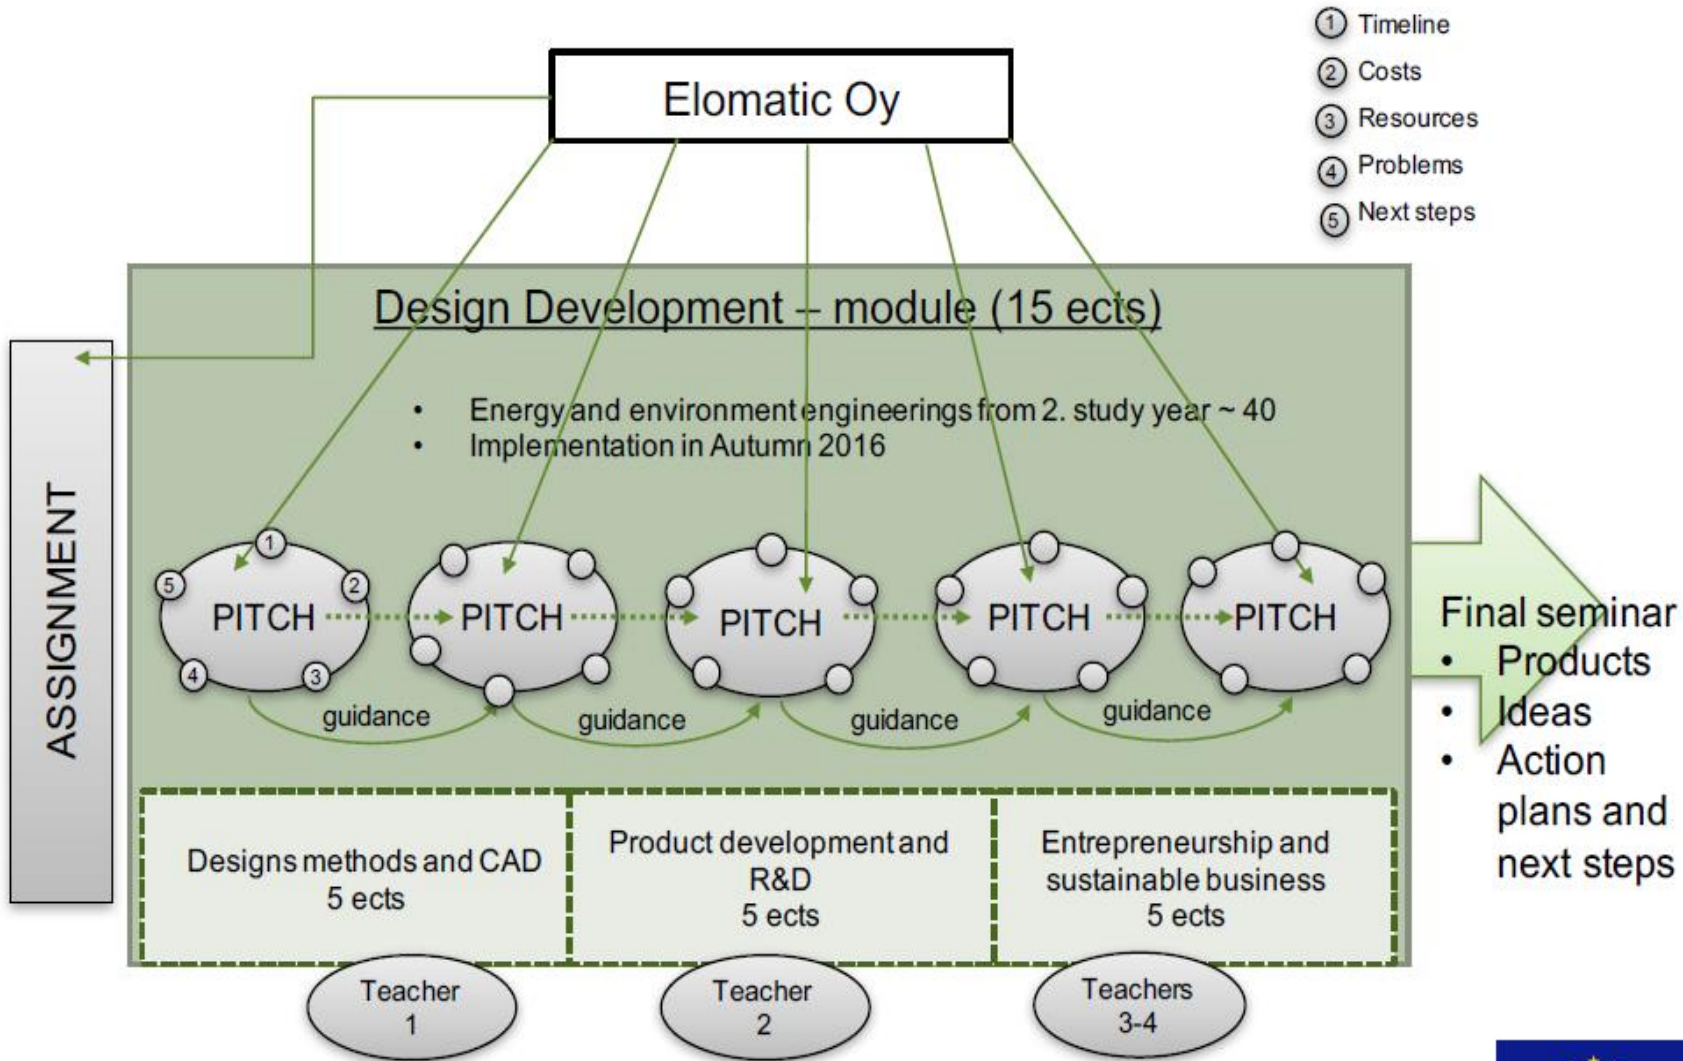

Elomatic – TUAS cooperation